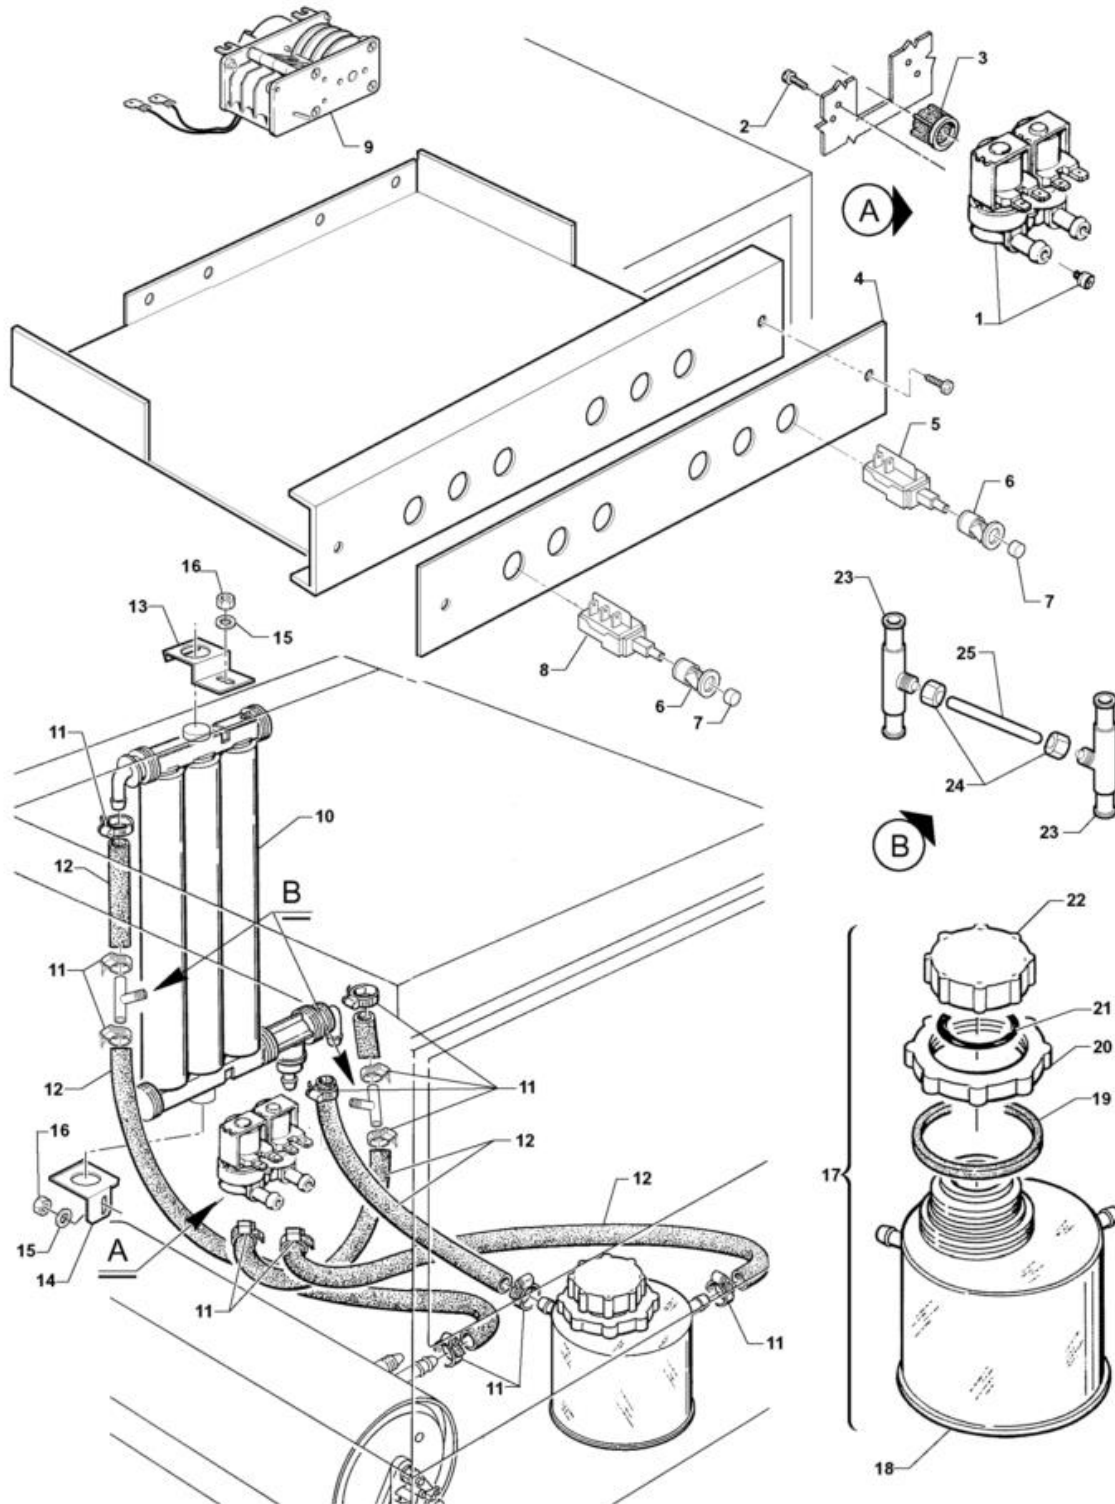

Ed.	03.99
Rev.	2001
Data