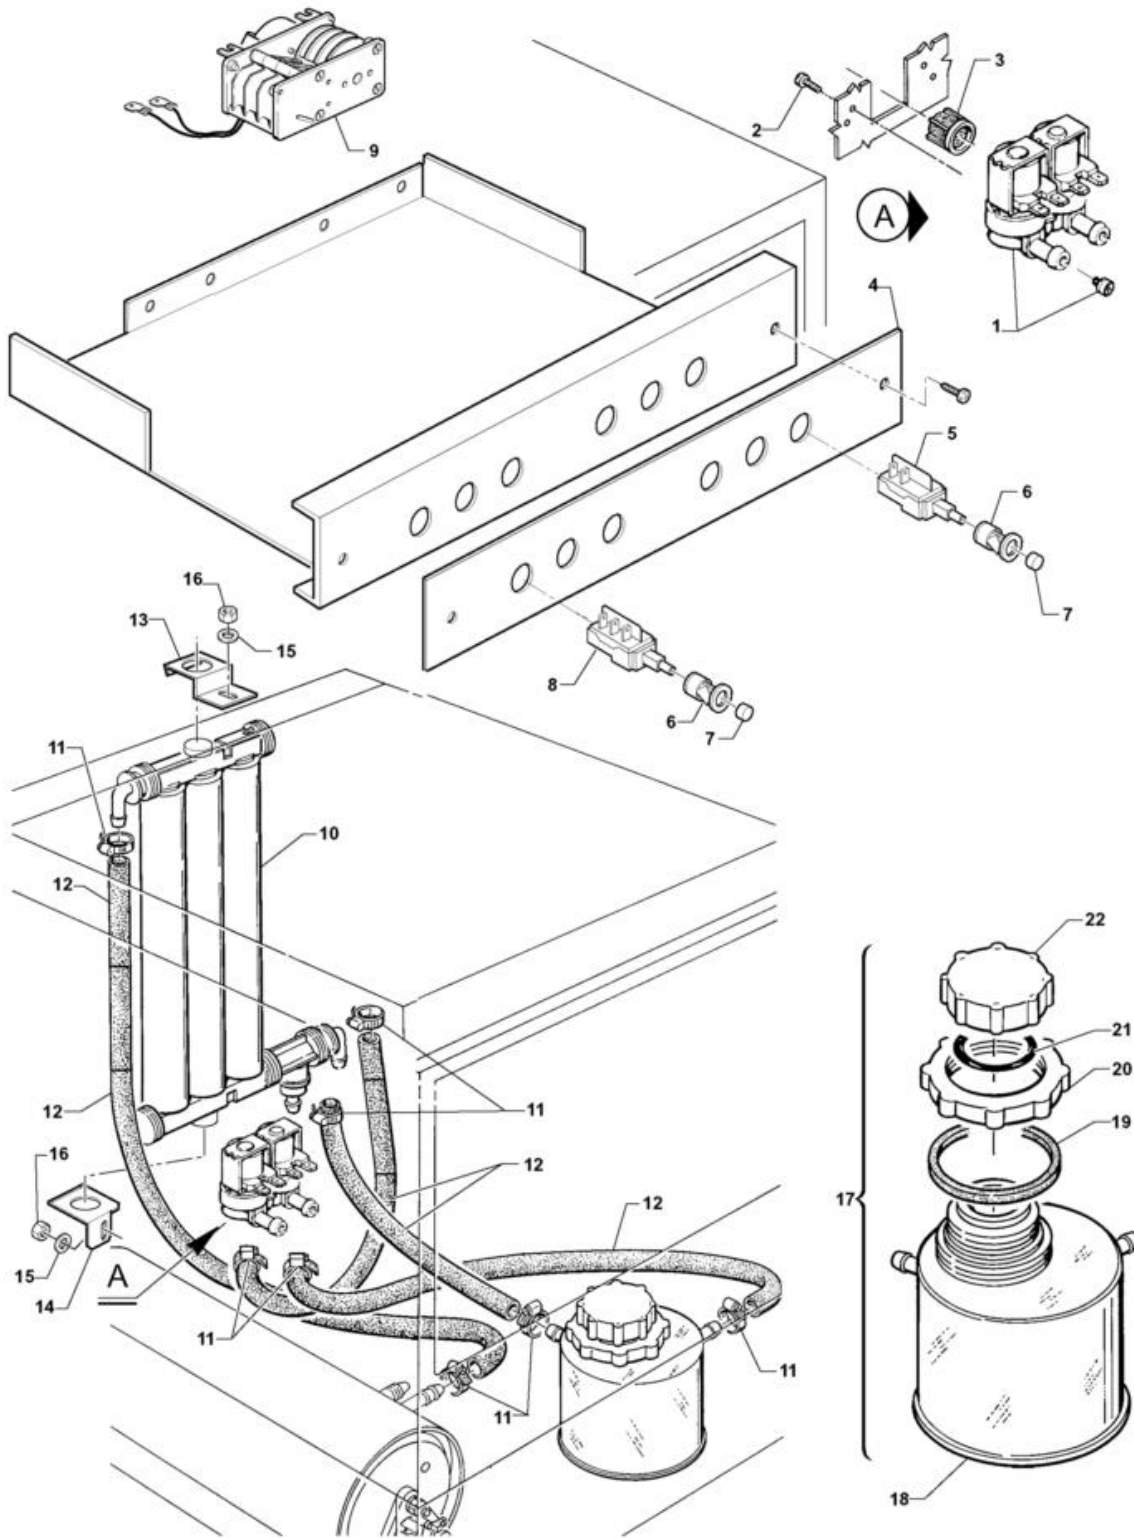

Ed.	03/2003
Rev.	
Data