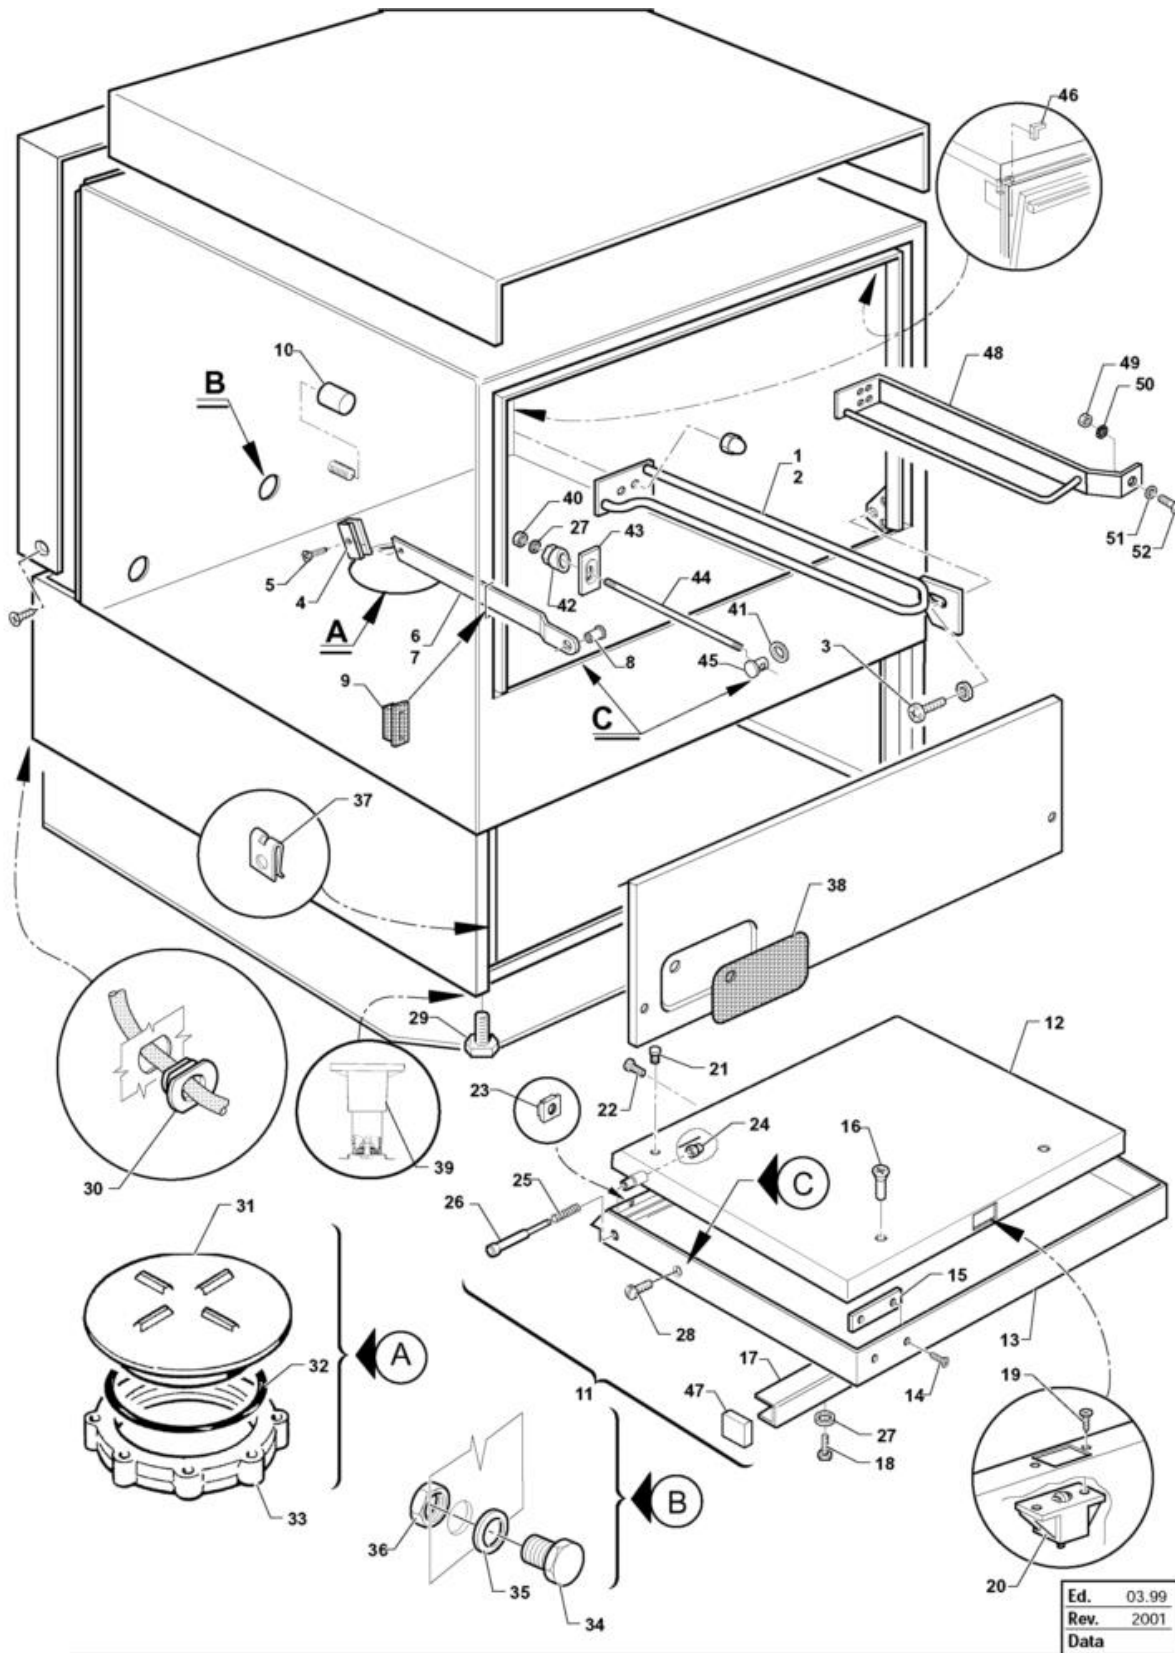

- 1 Door Components
- 2 Electrical Components
- 3 Upper Rinse / Boiler
- 4 Bottom Wash And Rinse Arms
- 5 Filter / Drain / Wash Pump
- 7 Rinsaid Pump/thermostats
- 8 Water-softner
- 9 Water-softner without by-pass

Ed.	03.99
Rev.	2001
Data	

Door Components

Code	Description	
18927	GUIDE RACK SX STS-APS 43 RIN.AID	
18929	GUIDE RACK SX STS-APS 48 RIN.AID	
33589	RACK GUIDE, LEFT 53/60	
18926	GUIDE RACK DX STS-APS 43 RIN. AID	
18928	GUIDE RACK DX STS-APS 48 RIN.AID	
33588	RACK GUIDE, RIGHT 53/60	
26751	SCREW 1/2 FLAT ROUND HD 6 X 12	
18069	STOPPER DOOR STAY	
28699	CHEESE-HD SCREW TC 4 X 10	
18934	DOOR STAY SX 43/53	
18936	DOOR STAY SX STS 60	
18935	DOOR STAY DX 43/53	
18937	DOOR STAY DX STS 60	
18342	BUSH FOR DOOR HINGE	
30007	RUBBER FOR DOOR STAY	
18145	RACK STOPPER MM.25	
34616/R	DOOR ASSEMBLY CPL C48 DL L452xH375	
34570	INNER DOOR PANEL APS/STS /C 48/98	
34565	DOOR CASING, APS-STSC-48/98	
33277	SELF-TAPPING SCREW TSP 2,9 X 9,5	
32969	MAGNET FOR CONTACT M350 AP	
15995	BUSH SPRING FIX. HANDLE STS	
18827	HANDLE FOR DOOR STS/APS/C 48	
25708	SCREW HEX.HD M 5 X 10 SS	
26691	SCREW TS M 4 X 8	
33336	ROLLER DOOR LATCH	
25293	PLUG RUBBER DIAM. 10	
25700	SCREW CHEESE-H. 4 X 8 KNURLED	
33179	ENCLOSED NUT 4MA	
29594	NUT BLIND 4 MA	
30438	SPRING FOR PIN AND DOOR	
15568	MOBILE DOWEL FOR DOOR	
25744	SPACER, FLAT, DIAM.5	
25990	FLAT HD SCREW 5X9 SPEC. FOR ARM TOG	
25209	FEET, HEXAG. BASE	
33749	CABLE CLAMP PA 277	
25032	CATCH PLUG	
25245	GASKET OR 3281	
25008	LOCK. NUT FOR TANK PLUG	
26966	HOLE CLOSING PLUG	
25266	FLAT GASKET 18 X 10 X 2	
27155	PLASTIC NUT10 M	
25831	PLATE FOR SELFTHREAD. SCREW SIDES 7	
33246	NAMEPLATE, DISPENS.NEUTR.BLUE	
33703	NAMEPLATE, FRONT PANEL CR 48	