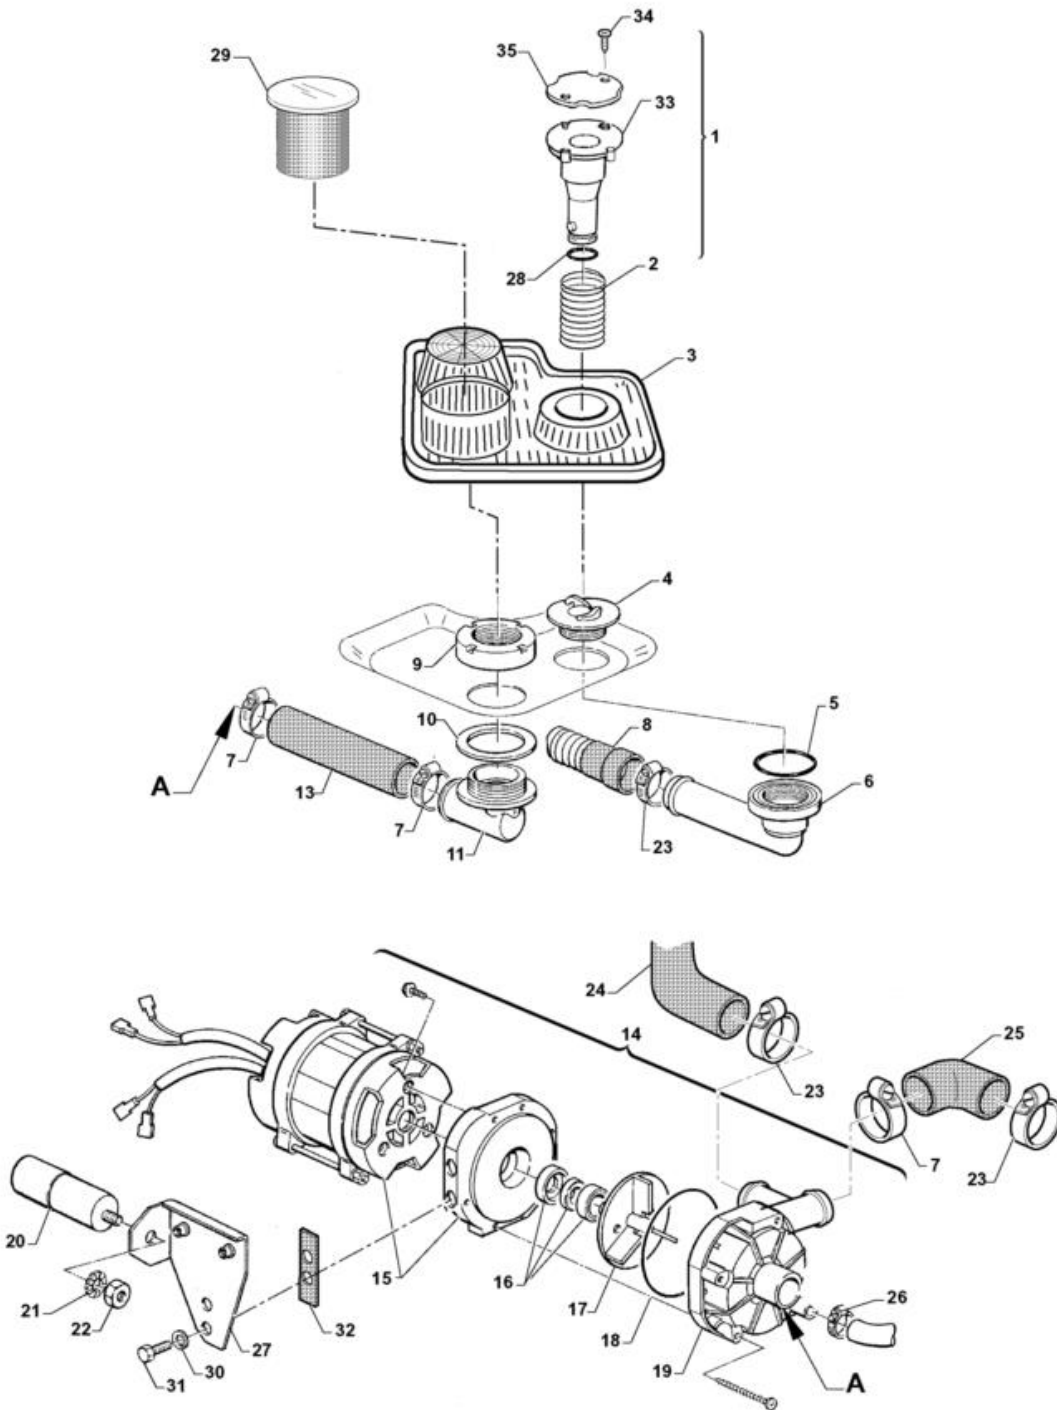

Ed.	03.99
Rev.	2001
Data