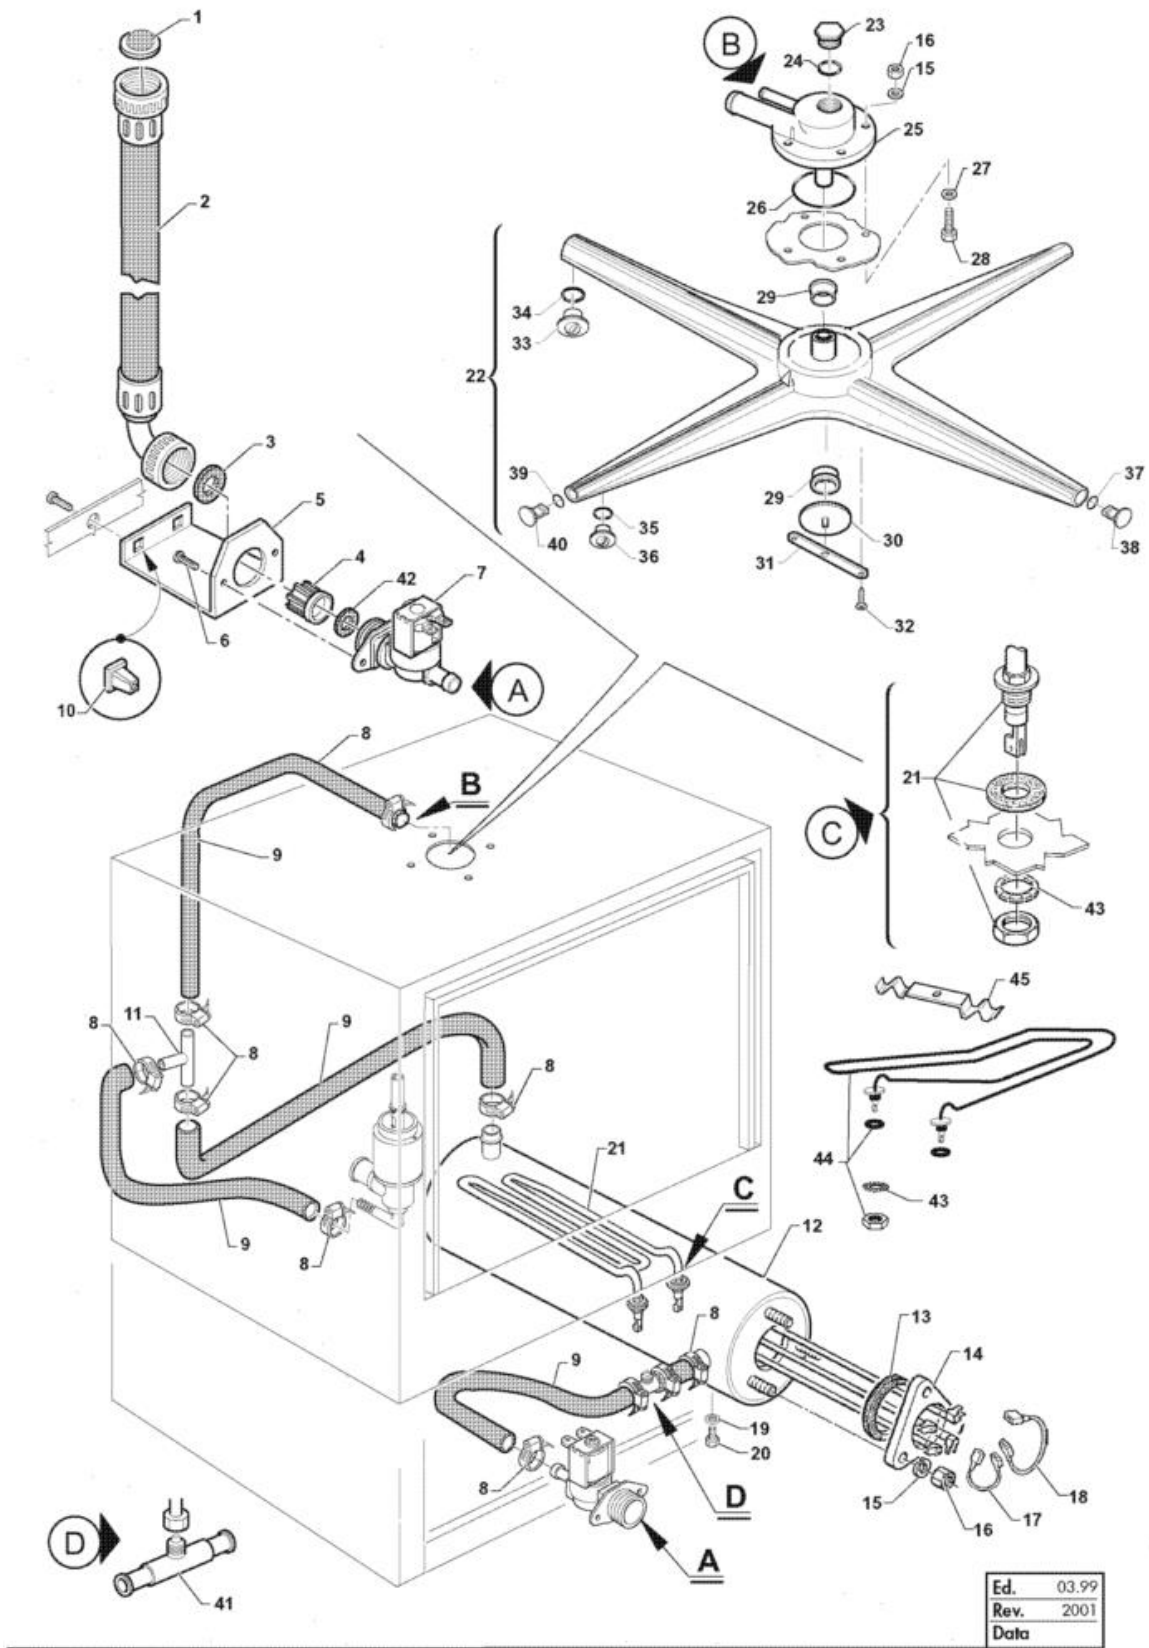

Ed.	03.99
Rev.	2001
Data	

Electrical Components

Code	Description	
33713	NAMEPLATE, CONTROLS C 43	
33715	NAMEPLATE, CONTROLS C 48	
33717	NAMEPLATE, CONTROLS C 53	
33719	NAMEPLATE, CONTROLS C 60	
32970	BEVEL, CROSS-SLOT HD. SCREW TS 3 X	
30347	TIMER P26/2-3CR-120"-220V	
31324	NOISE FILTER, TYPE 5001	
33324	RELAY, JA 1CIM-220 VAC-DARE34312	
34312	T.RELAY A2S FA 16A 230V	
33188	MAGNETIC SENSOR	
31828	DENTED ROUND SPACER, EX ? 3	
25831	PLATE FOR SELFTHREAD. SCREW SIDES 7	
25697	SELF-TAPPING SCREW CHEESE D747H.ROS	
32872	SWITCH SA SINGLE POLE D	
33247	SUPPORT LAMP HOLDER, BRIGHT GREY	
32890	BRIGHT GREY PUSH-BUTTON,	
32916	PLUG D 16	
29529	UNIPOLAR PUSHBUTTON NA	
32892	NEON LIGHT BULB "GREEN" FL-T FM6,3	
28870	PILOT LIGHT BULB -LUX FM6,3 230V.	
32891	LIGHT BULB HOLDER	
32867	CAP, ?16 "RED"	
34198	COVER, D16 "BLUE"	
32869	CAP, ?16"ORANGE"	
32868	CAP, ?16"GREEN"	
34088	PROTECT. CONTROLS ELECTR.APPL. C/CR	
34046	NYLON ROIPE, DRAWER LIMIT STOP	
31873	REMOTE SWITCH 220-240V- B6-30-10	
25777	NUTS 3 MA	
25744	SPACER, FLAT, DIAM.5	
25774	NUTS 5 MA	
25716	SCREW HEX.HD M 6 X 20 SS	
25723	SCREW HEX.HD 6 X 20 BRASS	
25775	NUT 6 MA	
25700	SCREW CHEESE-H. 4 X 8 KNURLED	
25757	TOOTHED SPACER DIAM. 12 D.E.D787	
25782	NUT 8 MA	
25773	NUTS 4 MA SS 18/8	
34357	TRANSFORM.100VA115\200\400\440S.230	
34402	TIMER P26/15 4CR 120"-230V.	
31171	PRESSURE SWITCH, RATED 28/12+-3	
34305	CABLE RACEWAY STEAB 6211/16/21	
34236	PILOT LIGHT, BLUE BULB 230V	
25745	SPACER, FLAT, DIAM.6	
25751	SPACER. SPLITTED, DIAM. 8	